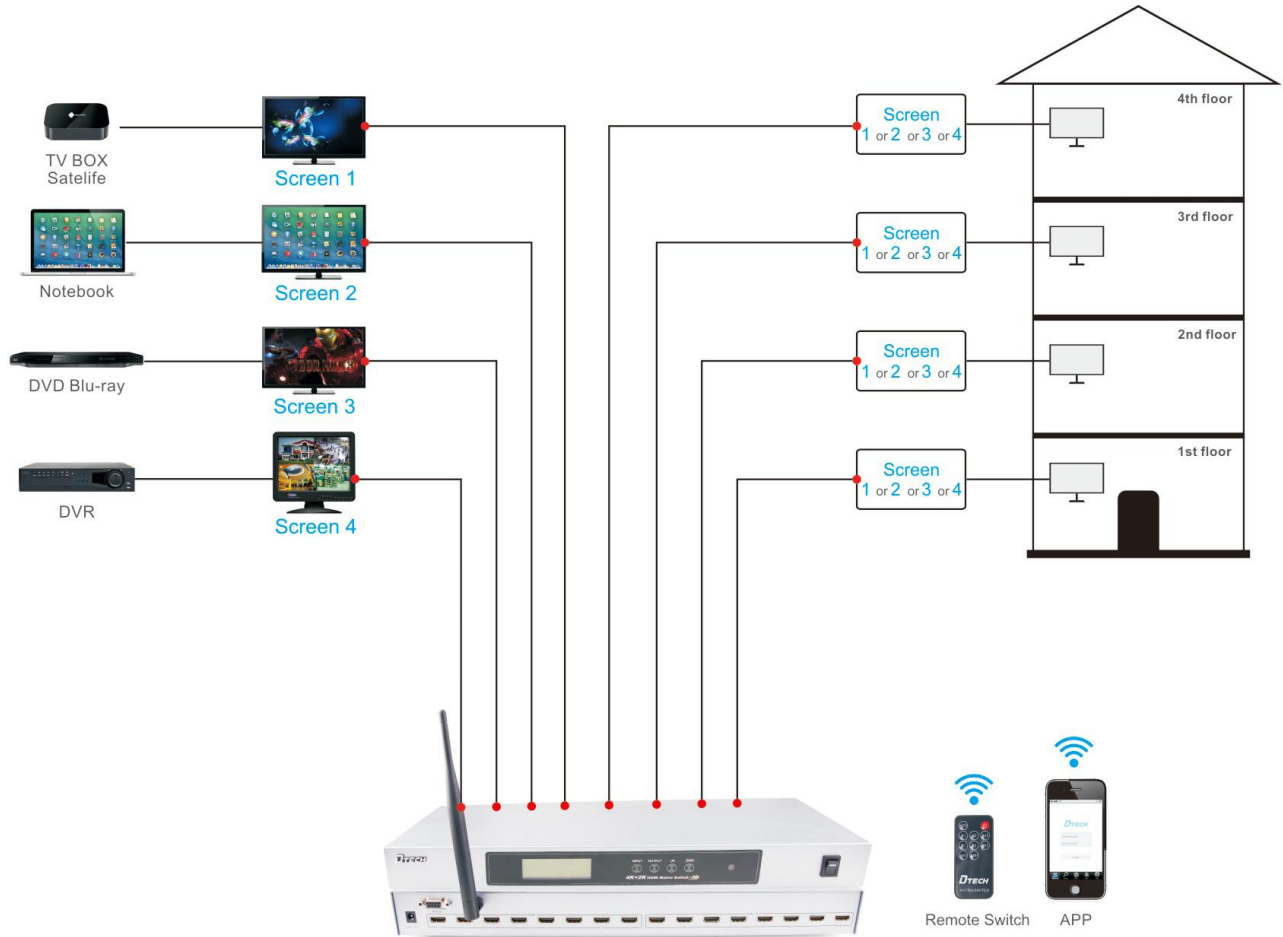

MATRIX

30

VGA MATRIX

VGA Matrix 4x2 with Audio

Model:DT-7026

- 4 vga+audio inputs,2 vga+audio outputs.
- Attractive appearance, easy to install.
- Front panel buttons to switch, remote control switch.
- Remote control effective range:10 Meters.
- Video resolution up to 1920x1080.

VGA Matrix 2x2 with Audio

Model:DT-7027

- 2 vga+audio inputs,2 vga+audio outputs.
- Attractive appearance, easy to install.
- Front panel buttons to switch, remote control switch.
- Remote control effective range:10 Meters.
- Video resolution up to 1920x1080.

VGA Matrix 4x4 with Audio

Model:DT-7028

- 4 vga+audio inputs,4 vga+audio outputs.
- Attractive appearance, easy to install.
- Front panel buttons to switch, remote control switch.
- Remote control effective range:10 Meters.
- Video resolution up to 1920x1080.

Model:DT-7444

- Support 4K high-definition,3D.
- 4 HDMI inputs,4 HDMI outputs.
- Support 3 kinds of control modes:press-button,IR remote,software.

4Kx2K HDMI Matrix 8x8 with APP control

Model:DT-7488

- Support 4K high-definition,3D.
- 8 HDMI inputs,8 HDMI outputs.
- Support EDID,HDCP.
- Support 4 kinds of control modes:press-button,IR remote,software and APP.